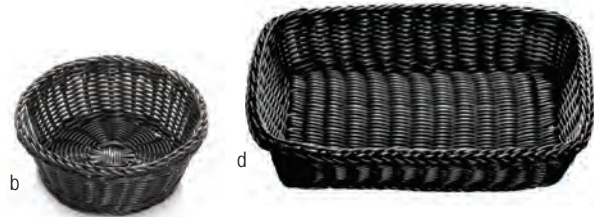

RIDAL COLLECTION™ BASKETS

- Solid, heavy cord design for superior quality
- Heat lamp safe up to 150°F
- Microwaveable for limited reheat use

Item #	Description	Min Order/ Case Pack
RIDAL COLLECTION™ BASKETS— POLYETHYLENE, HEAVY SOLID CORD		
SERVING BASKETS—ASSORTED COLORS		
a. *HM1175A	Round, Assorted, 8¼" dia x 3¼"	5 ea
*HM1174A	Oval, Assorted, 9¼ x 6¼ x 3¼"	5 ea
SERVING BASKETS—BLACK		
b. M2475	Round, Black, 8¼" dia x 3¼"	12 ea
c. M2474	Oval, Black, 9¼ x 6¼ x 3¼"	12 ea
M2485	Rectangular, Black, 11½ x 8½ x 3½"	6 ea
d. M2489	Rectangular, Black, 16¼ x 11¼ x 3½"	6 ea
DISPLAY BASKETS—BLACK		
e. M2493	Rectangular, Black, 19 x 14 x 4"	6 ea
M2493H	Rectangular with Handles, Black, 19 x 14 x 4"	6 ea

* Available as Cash & Carry

Assorted packs include 1 each:
Green, Blue, Red, Yellow, Orange

HANDWOVEN NATURAL BASKETS

- Solid, heavy cord design for superior quality
- All purpose serving baskets provide the "homemade" touch to your table setting

Item #	Description	Min Order/ Case Pack
NATURAL SERVING BASKETS— POLYPROPYLENE CASING, STEEL INTERIOR		
f. 1169W	Round, 10" dia x 1½"	12 ea
1175W	Round, 8½" dia x 2¼"	12 ea
*C1175W	Round, 8½" dia x 2¼", Pack of 12	1 pk / 12 pk
1177W	Round, 7" dia x 2"	12 ea
g. 1171W	Oval, 7 x 5 x 2"	12 ea
1174W	Oval, 9 x 6 x 2¼"	12 ea
*C1174W	Oval, 9 x 6 x 2¼", Pack of 12	1 pk / 12 pk
1176W	Oval, 10 x 6½ x 3"	12 ea
h. 1116W	Rectangular, 9 x 3½ x 2"	12 ea
1172W	Rectangular, 9 x 6 x 2½"	12 ea
i. 1113W	Oblong, 13 x 5 x 3"	12 ea
1117W	Oblong, 9 x 4 x 2¼"	12 ea
1118W	Oblong, 15 x 6 x 3"	12 ea
j. 1135W	Round, Open Weave, 8½" dia x 3¼"	12 ea
k. 1136W	Oval, Open Weave, 9¼ x 7¼ x 3¼"	12 ea